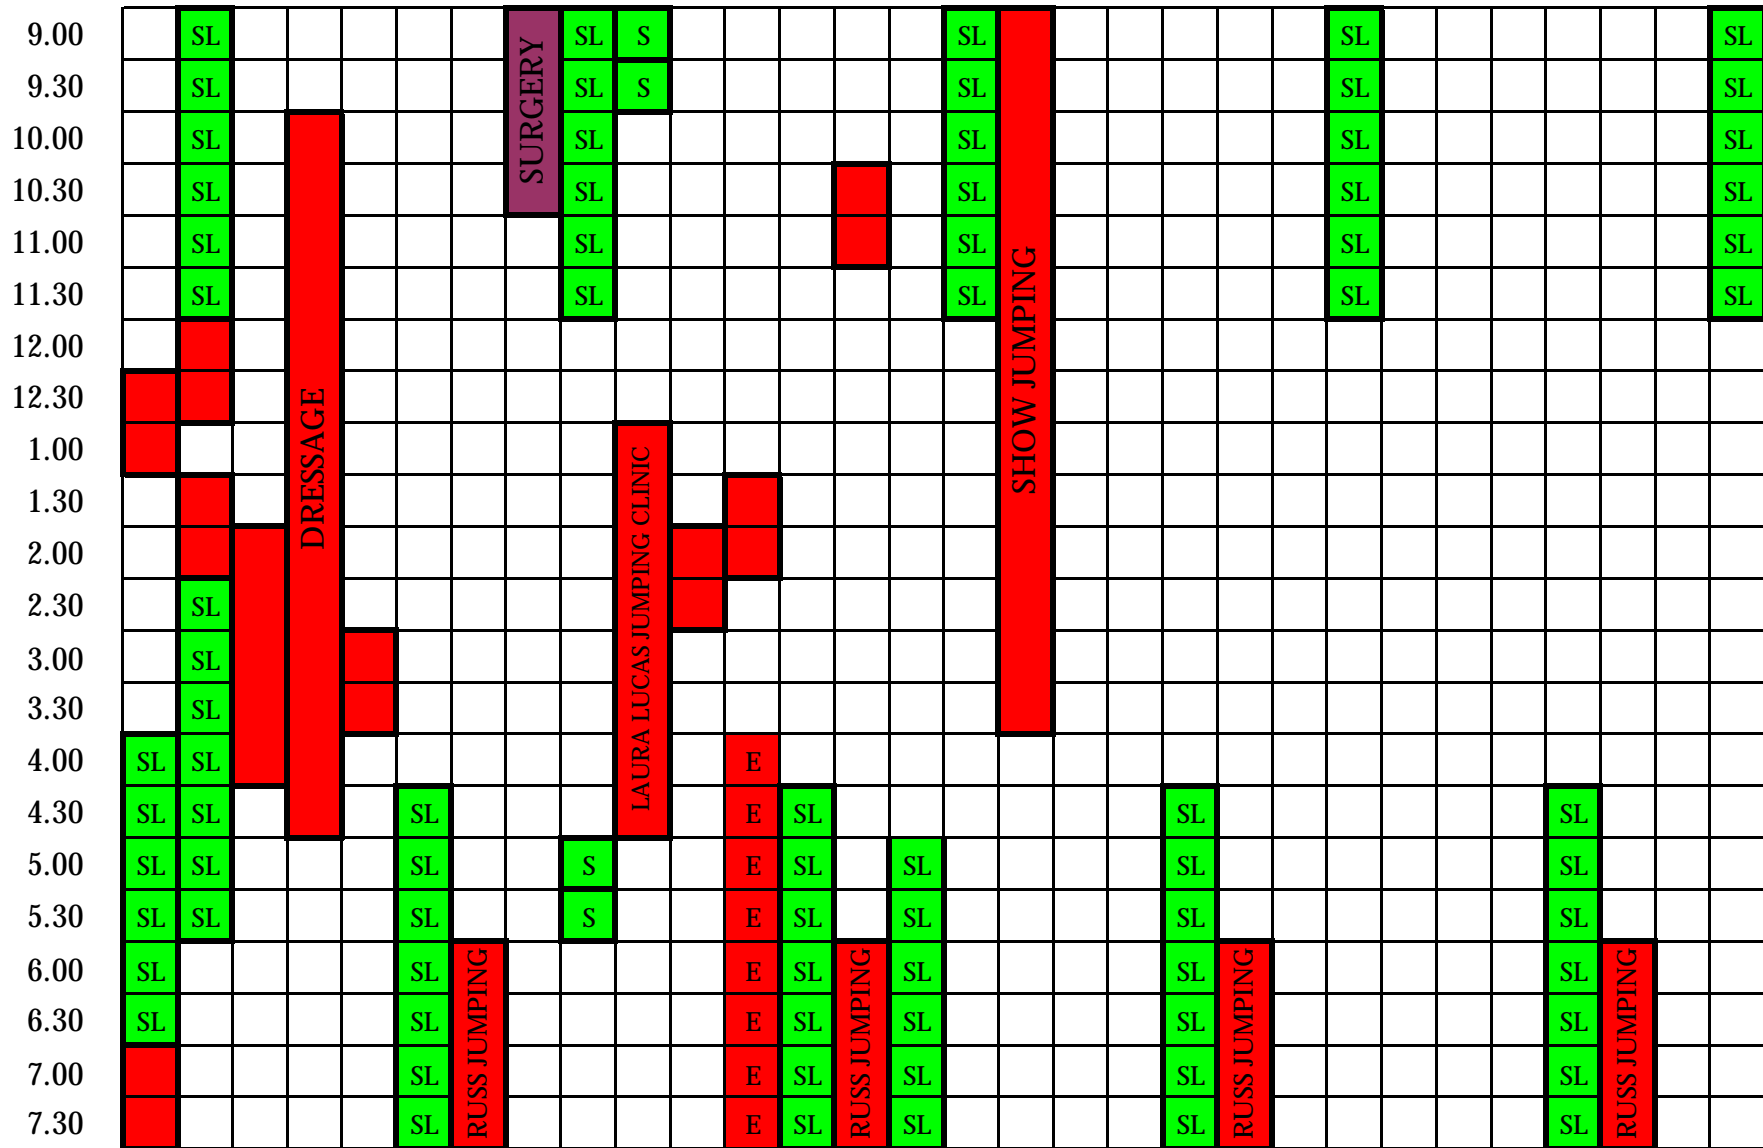

APRIL 1 2 3 4 5 6 7 8 9 10 11 12 13 14 15 16 17 18 19 20 21 22 23 24 25 26 27 28 29 30
 T F S S M T W T F S S M T W T F S S M T W T F S S M T W T F

Booked Exclusive
 SL Shared Lesson for Livery use only
 S Shared for Livery use only
 Surgery
 Free