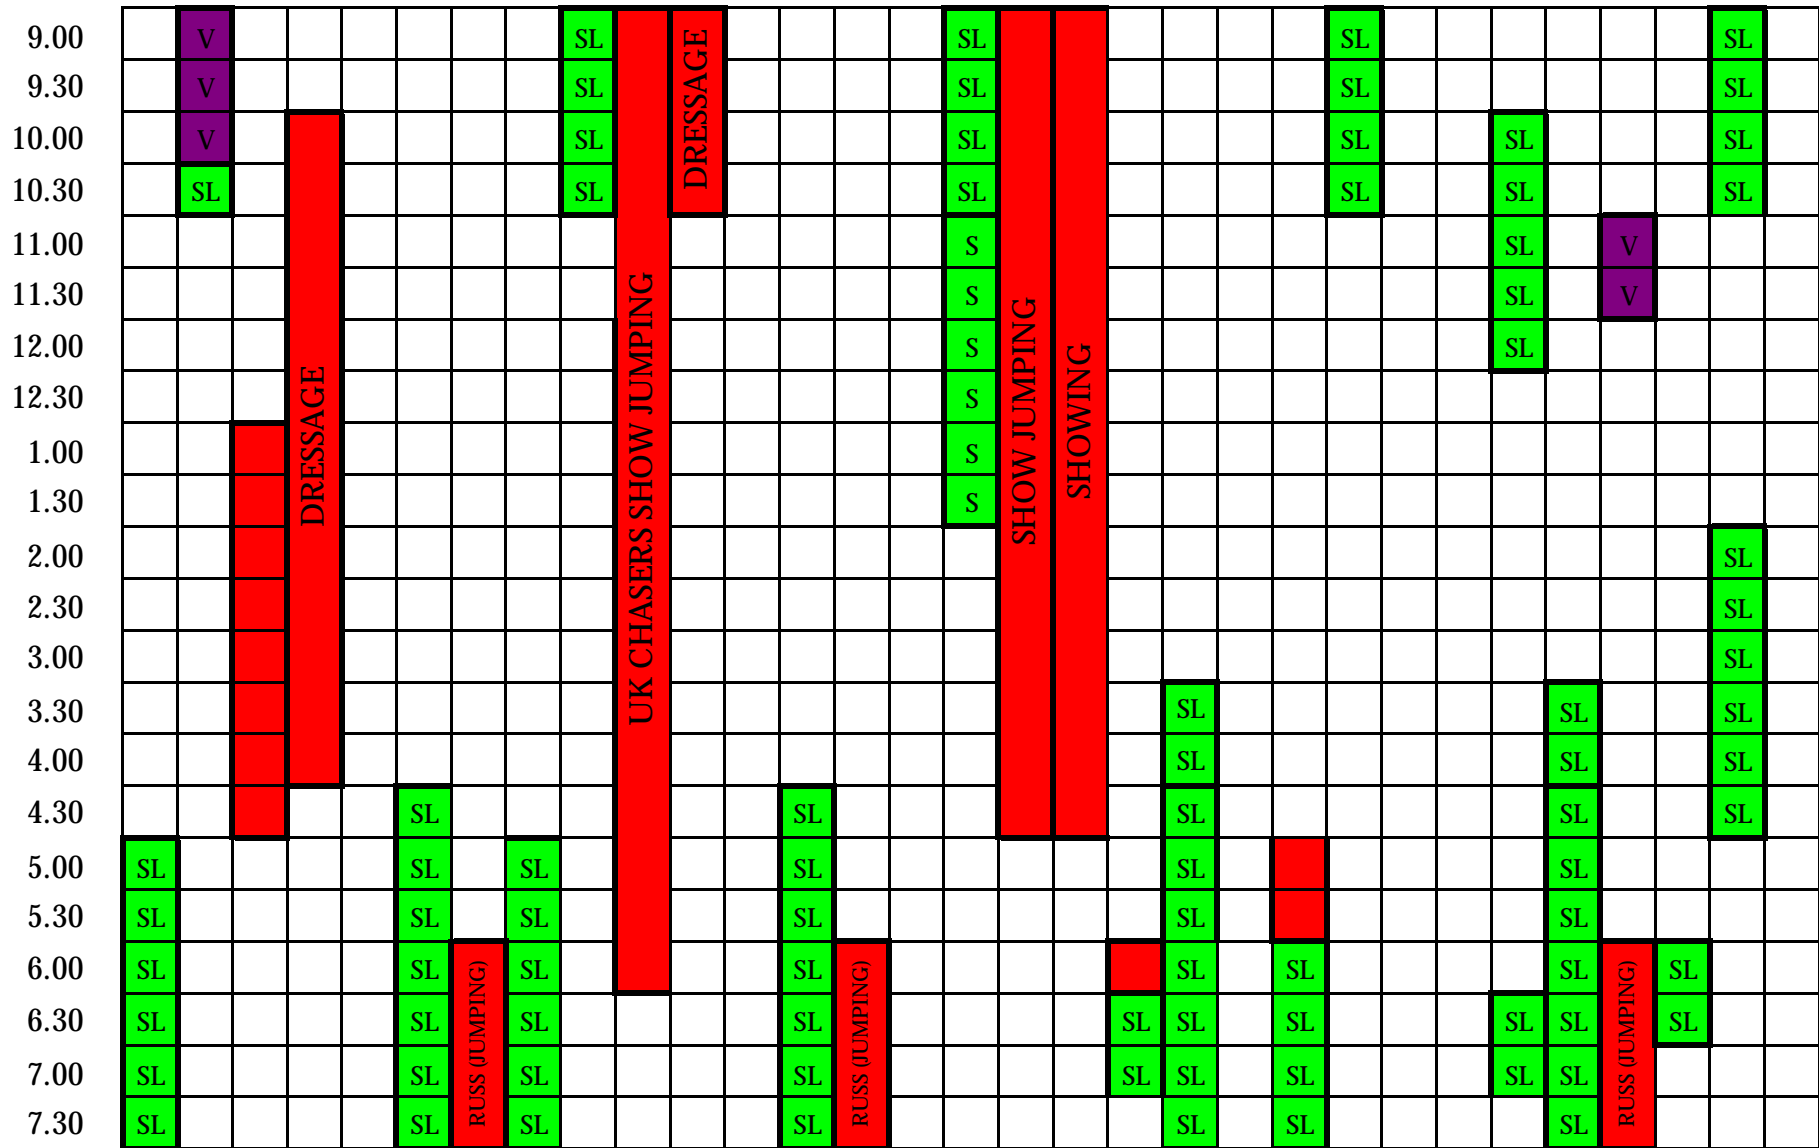

JULY 1 2 3 4 5 6 7 8 9 10 11 12 13 14 15 16 17 18 19 20 21 22 23 24 25 26 27 28 29 30 31
 T F S S M T W T F S S M T W T F S S M T W T F S

Booked Exclusive
 SL Shared Lesson for Livery use only
 s Shared for Livery use only
 V Surgery
 Free