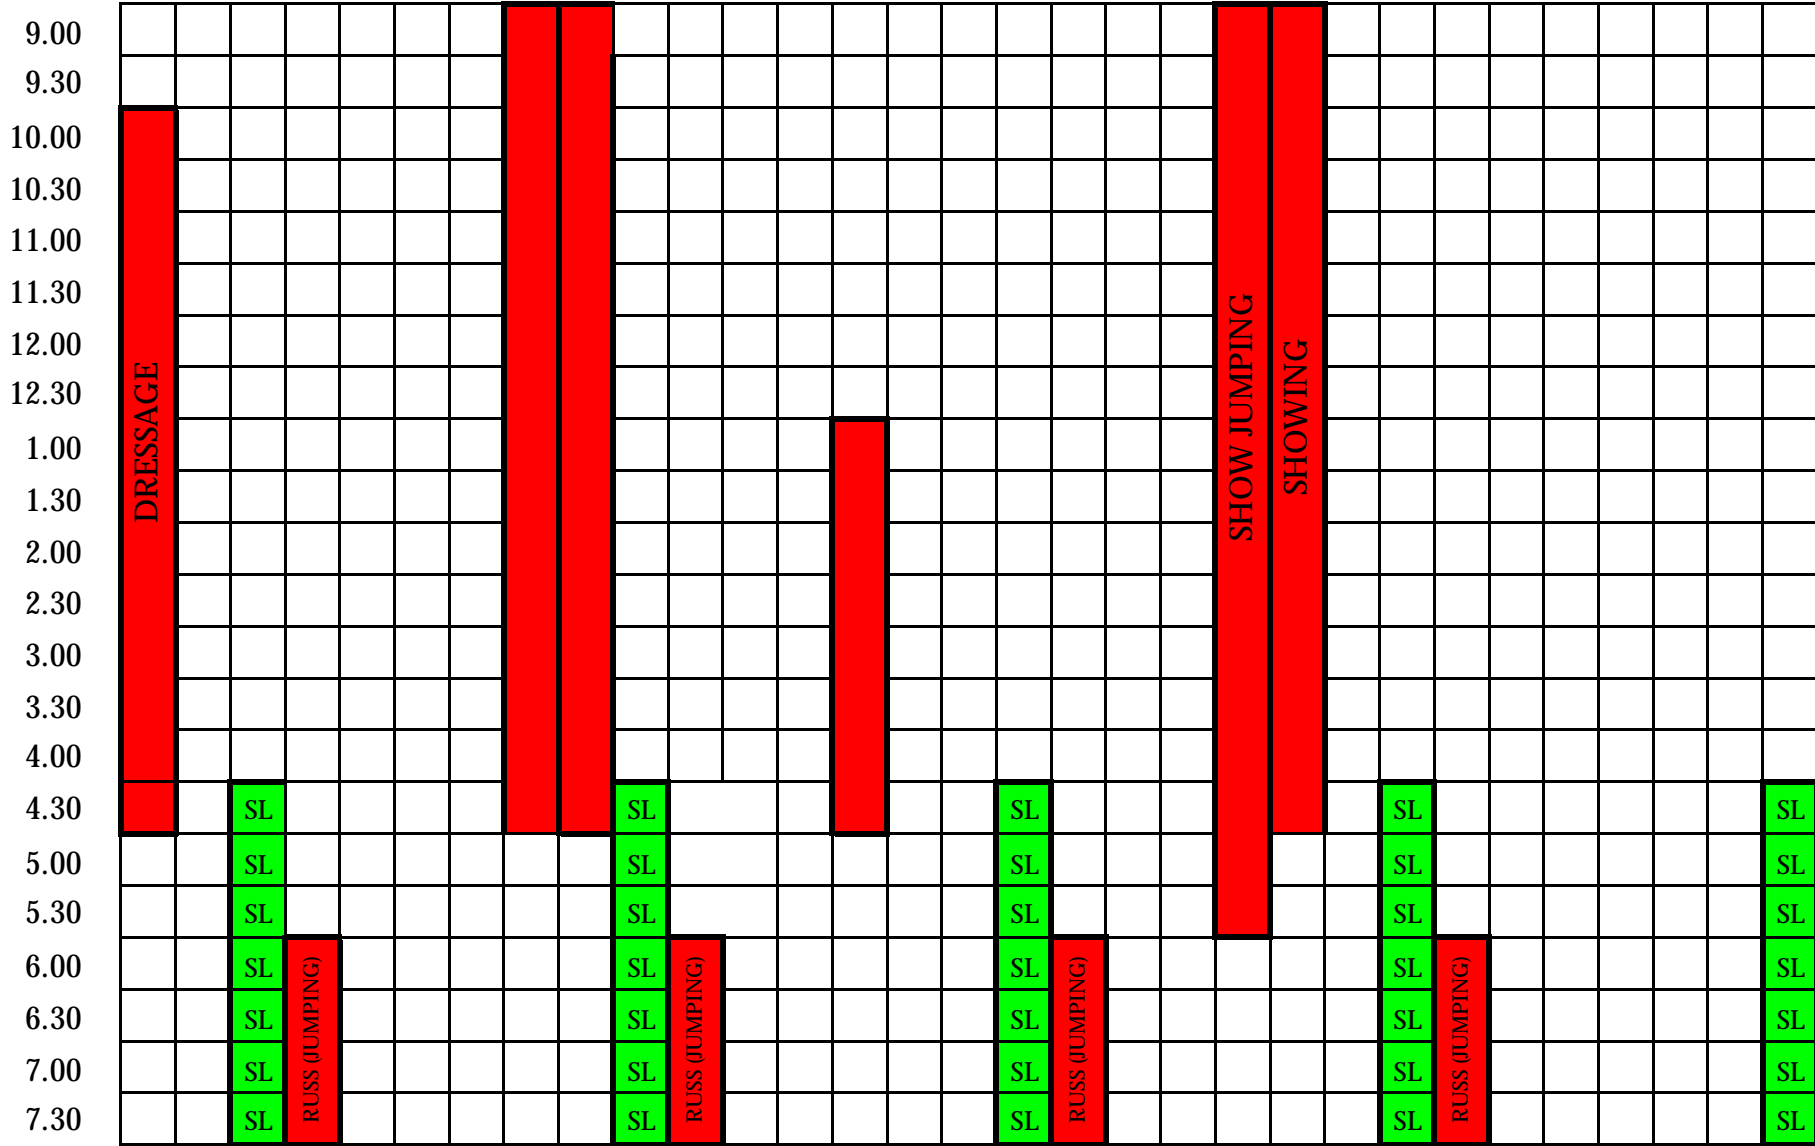

August 1 2 3 4 5 6 7 8 9 10 11 12 13 14 15 16 17 18 19 20 21 22 23 24 25 26 27 28 29 30 31
 S M T W T F S S M T W T F S S M T W T F S S M T

Booked Exclusive
 SL for Livery use only
 S Shared for Livery use only
 X Surgery
 Free